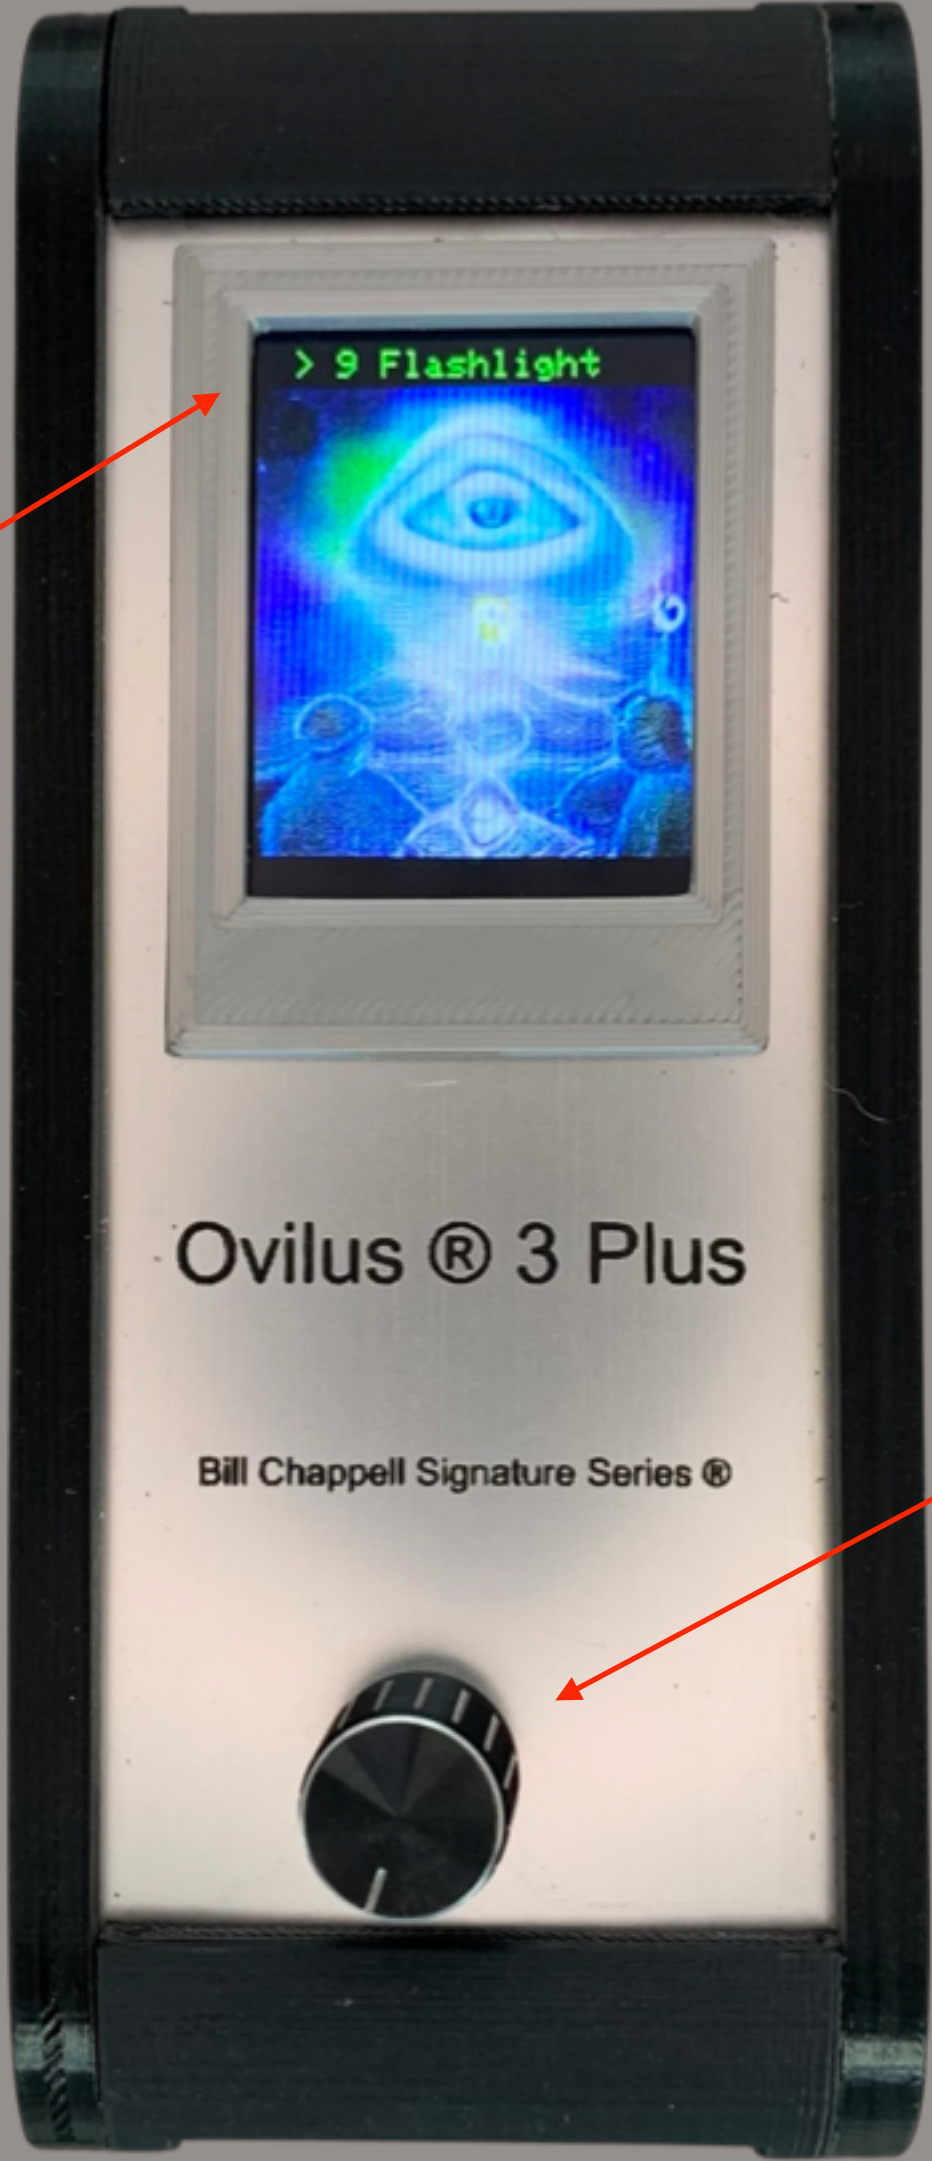

Basic functions of the Ovilus 3P

Thermal Flashlight Mode

Press to start Thermal FlashLight