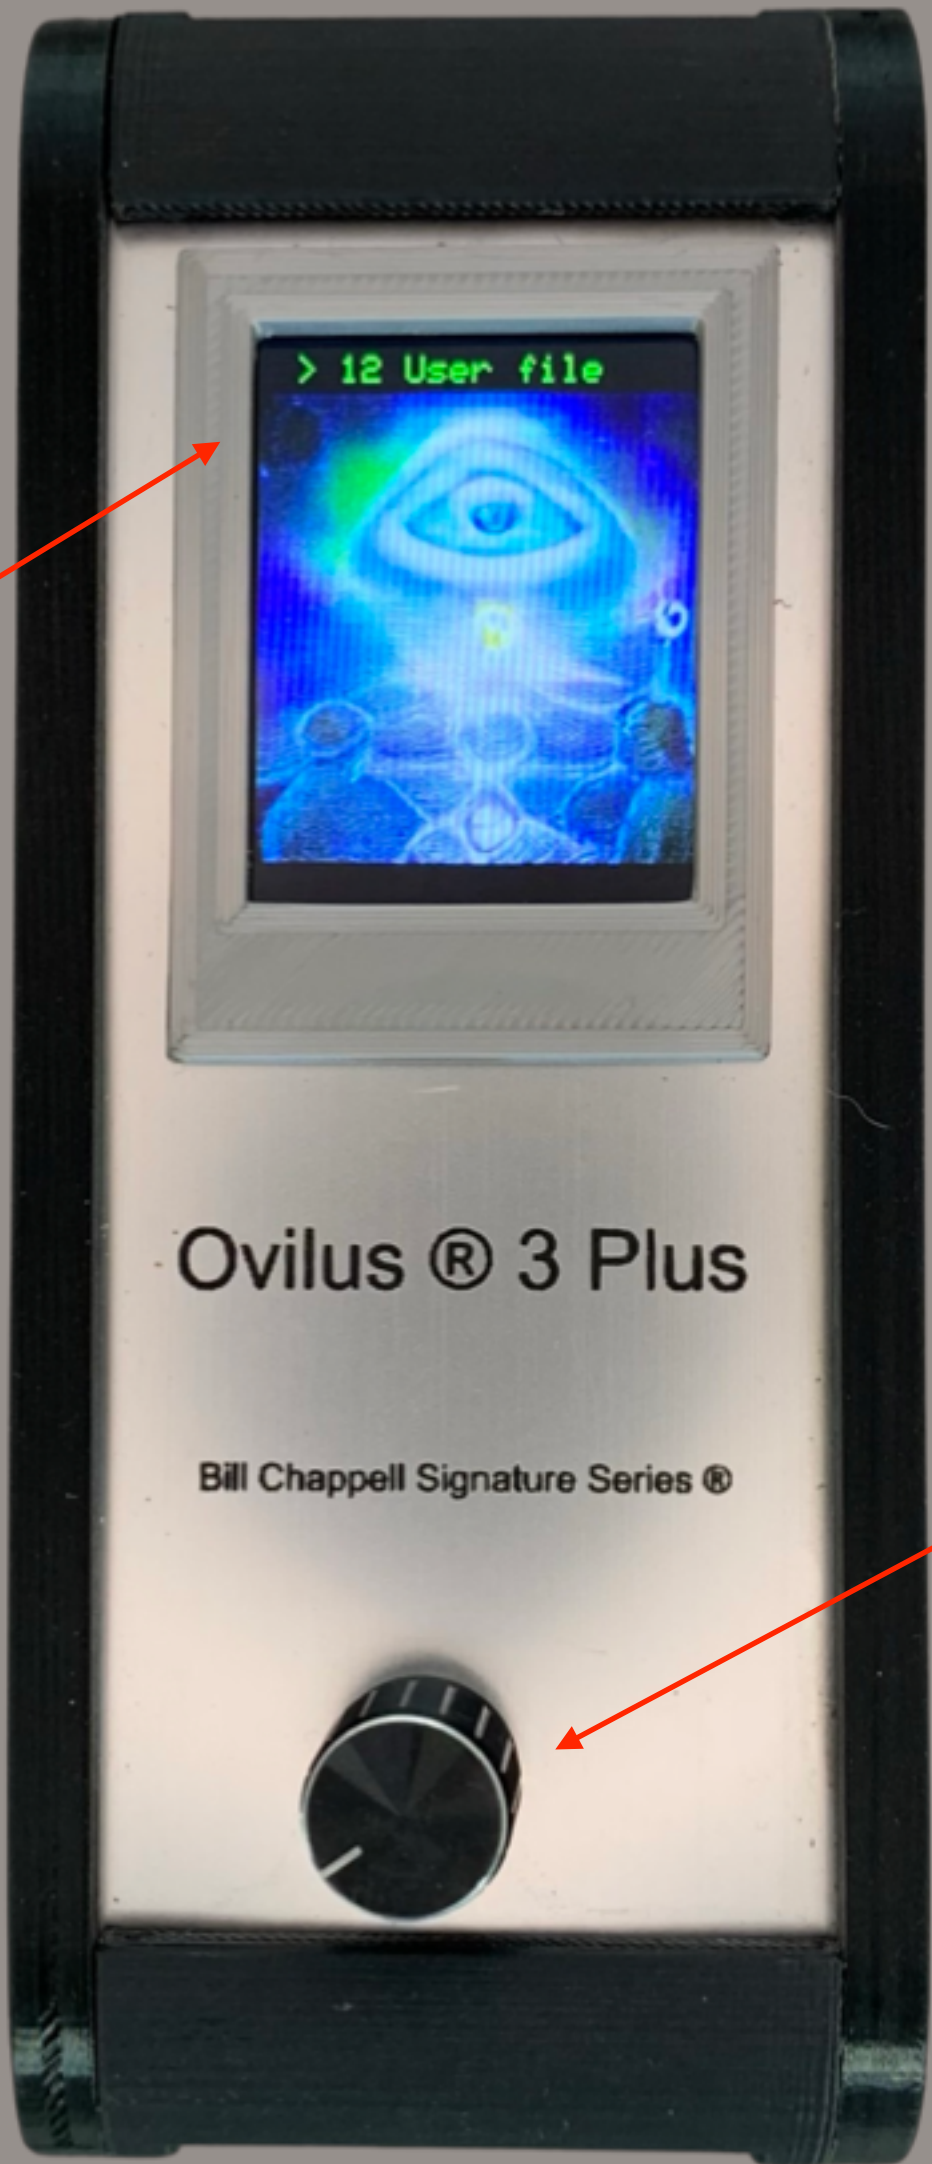

Basic functions of the Ovilus 3P