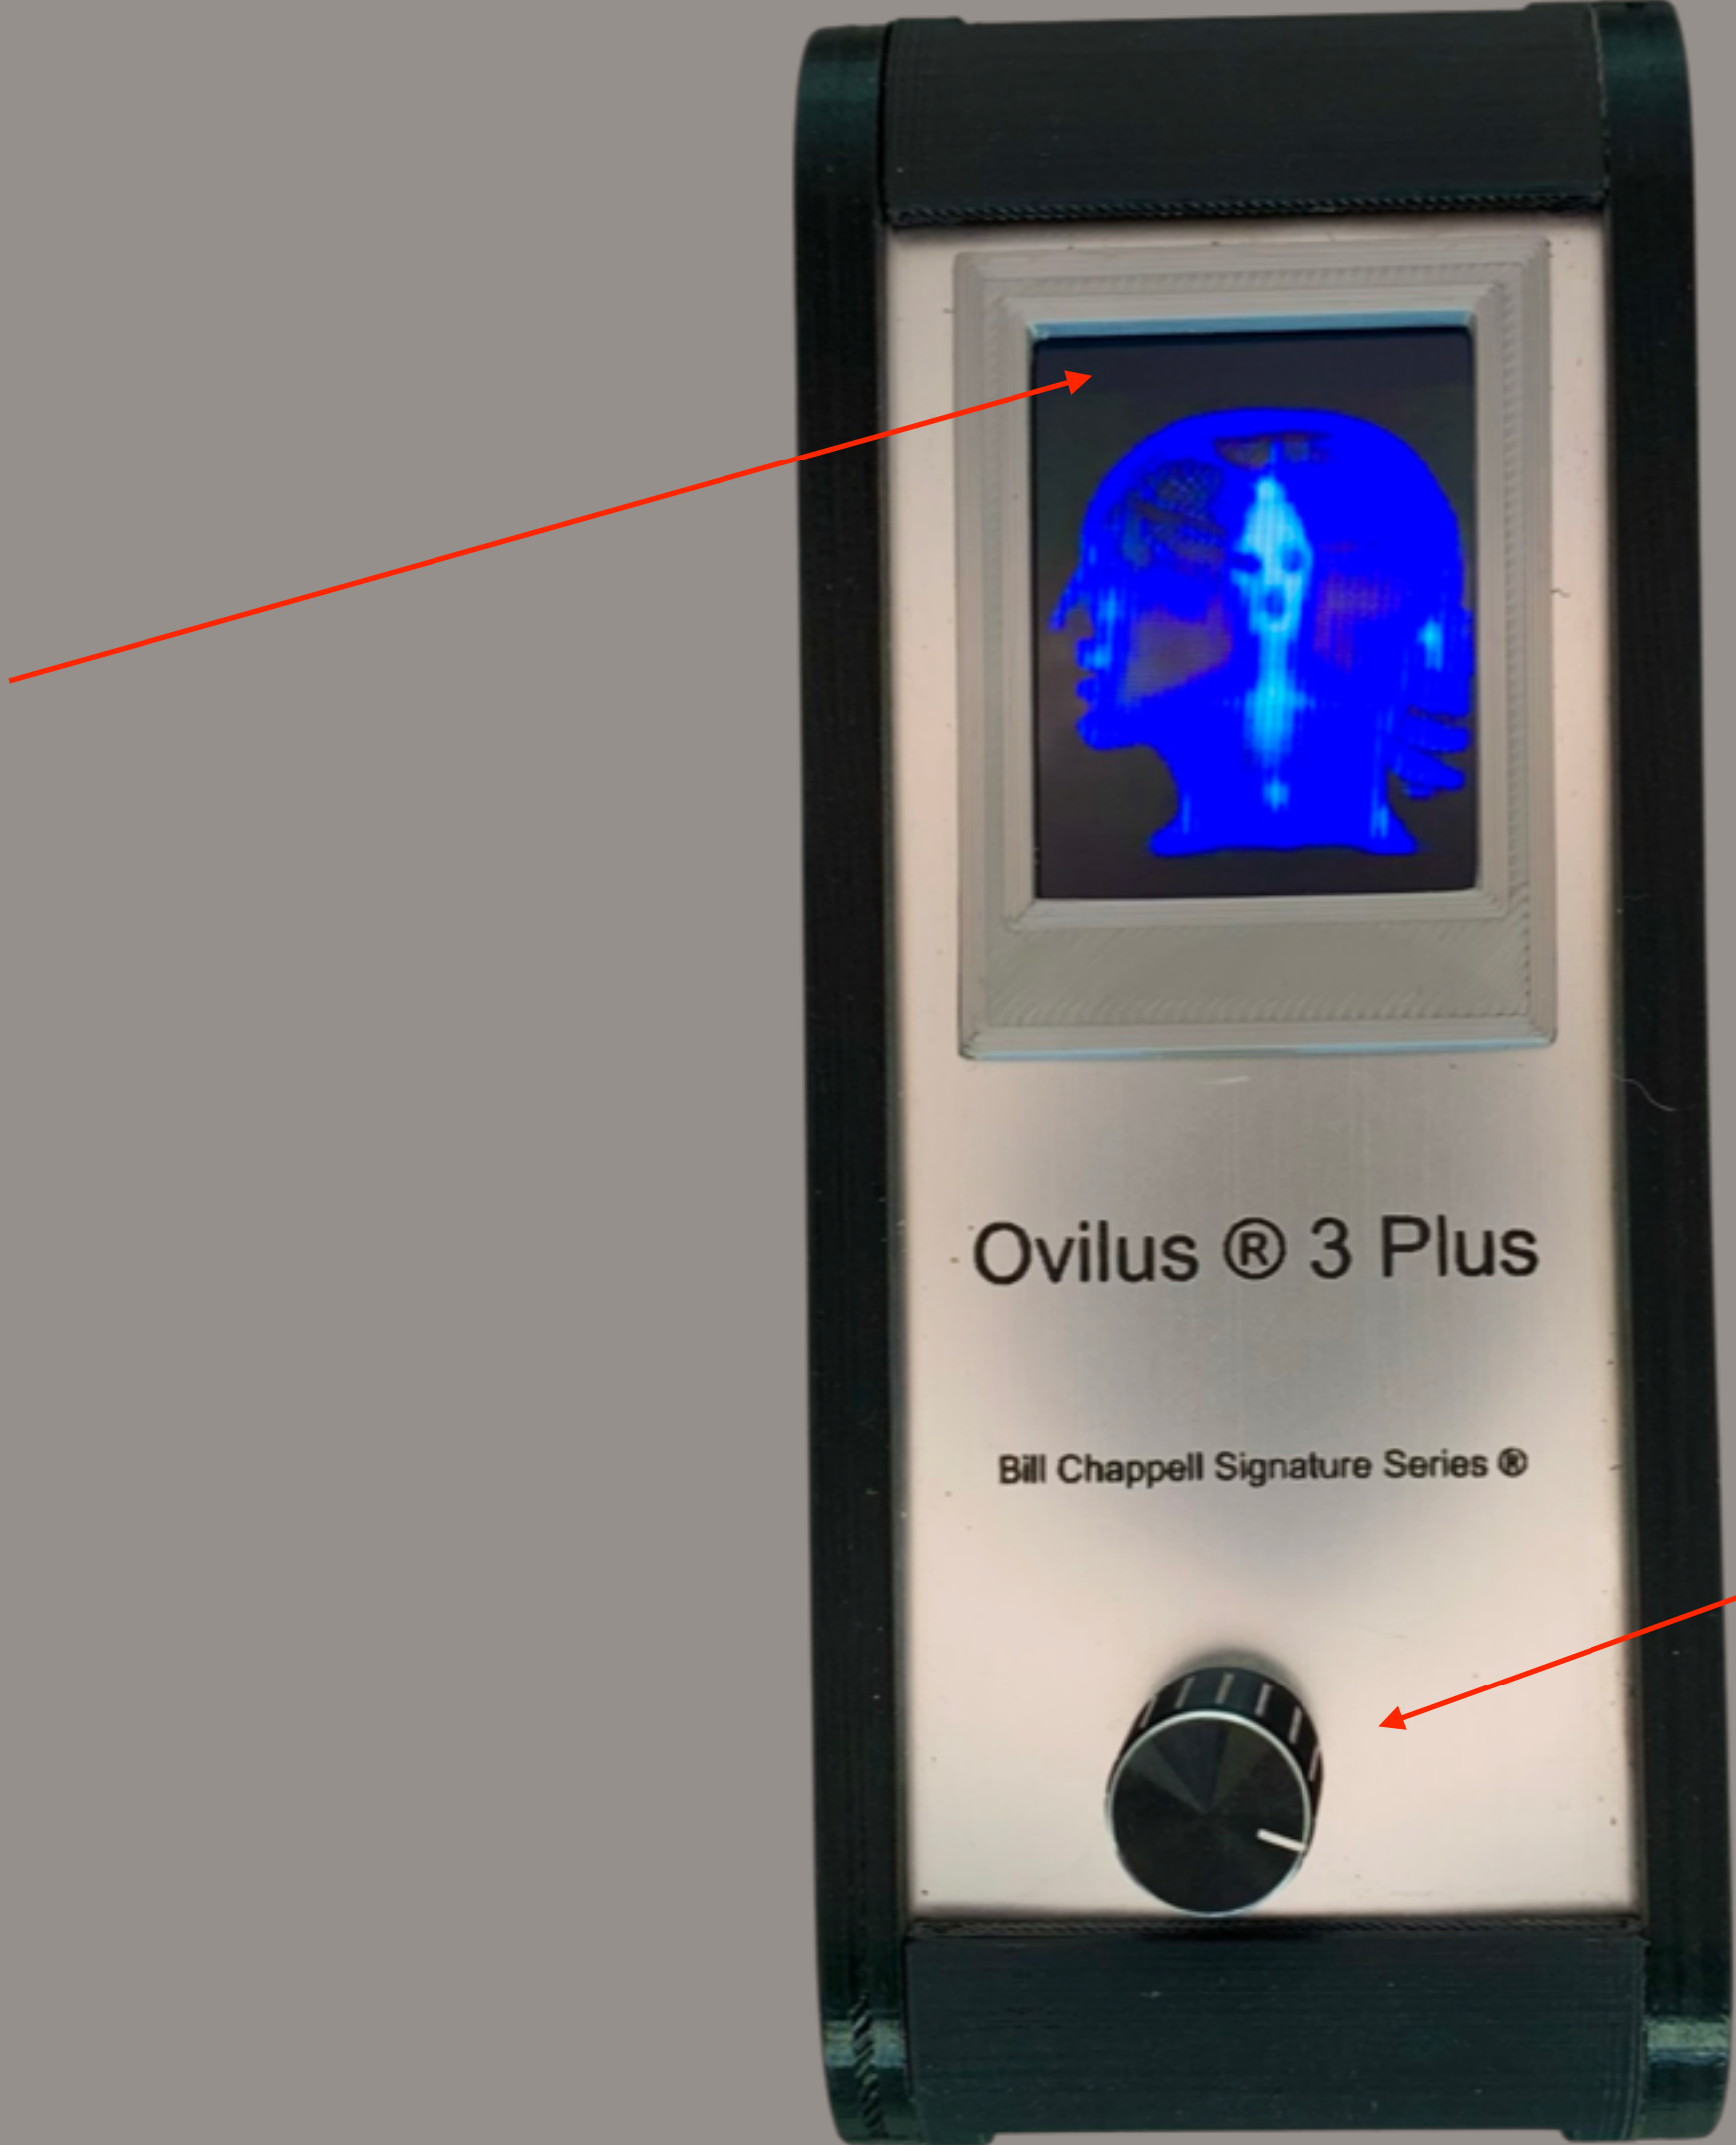

Basic functions of the Ovilus 3P

**No words Appear in
Phonetic modes**