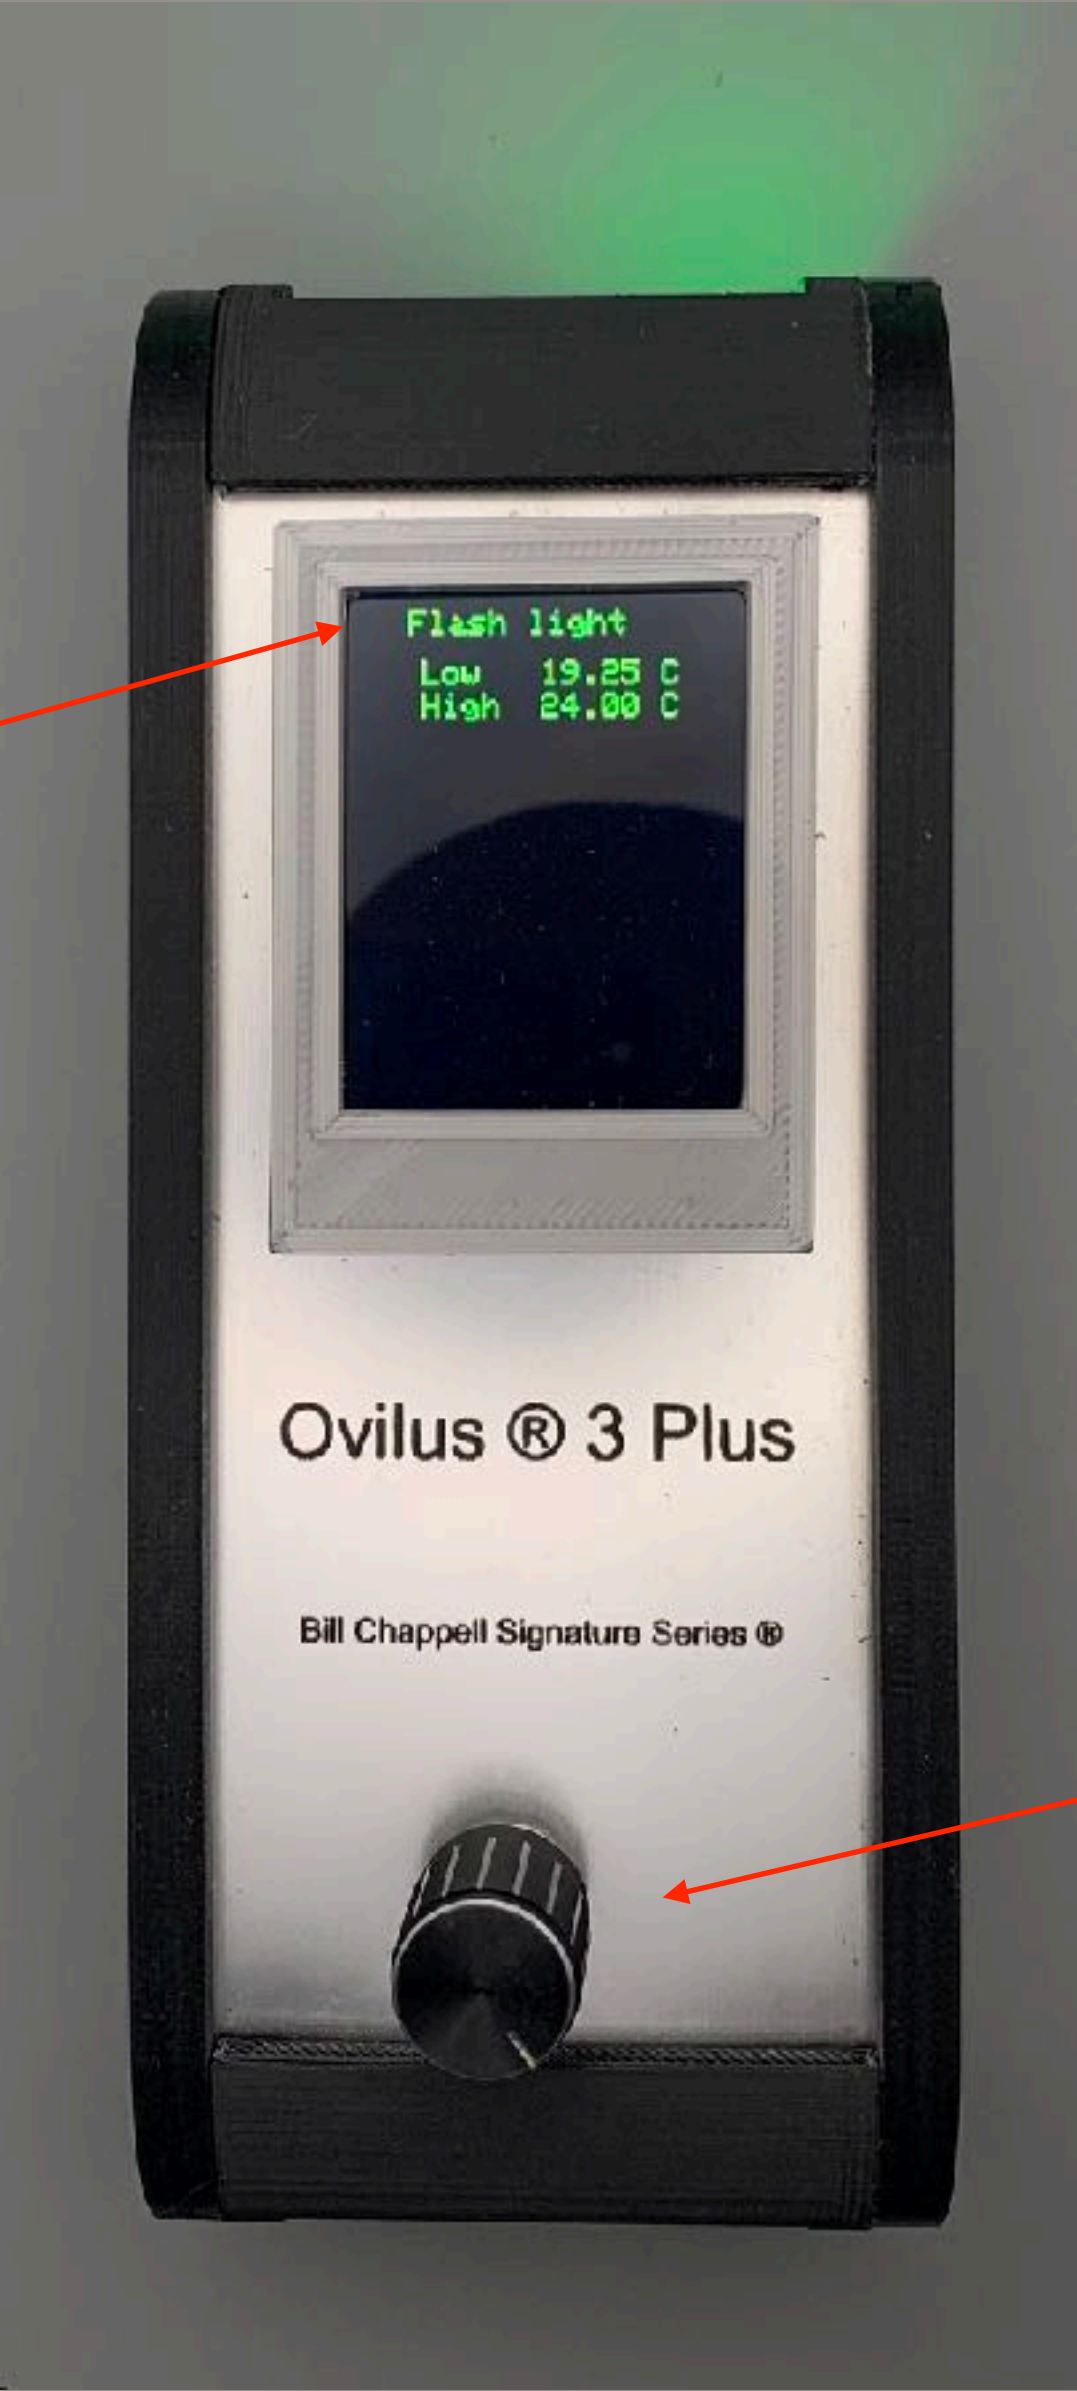

Basic functions of the Ovilus 3P

Shows Temperature

Press down to end Thermal Flashlight Mode