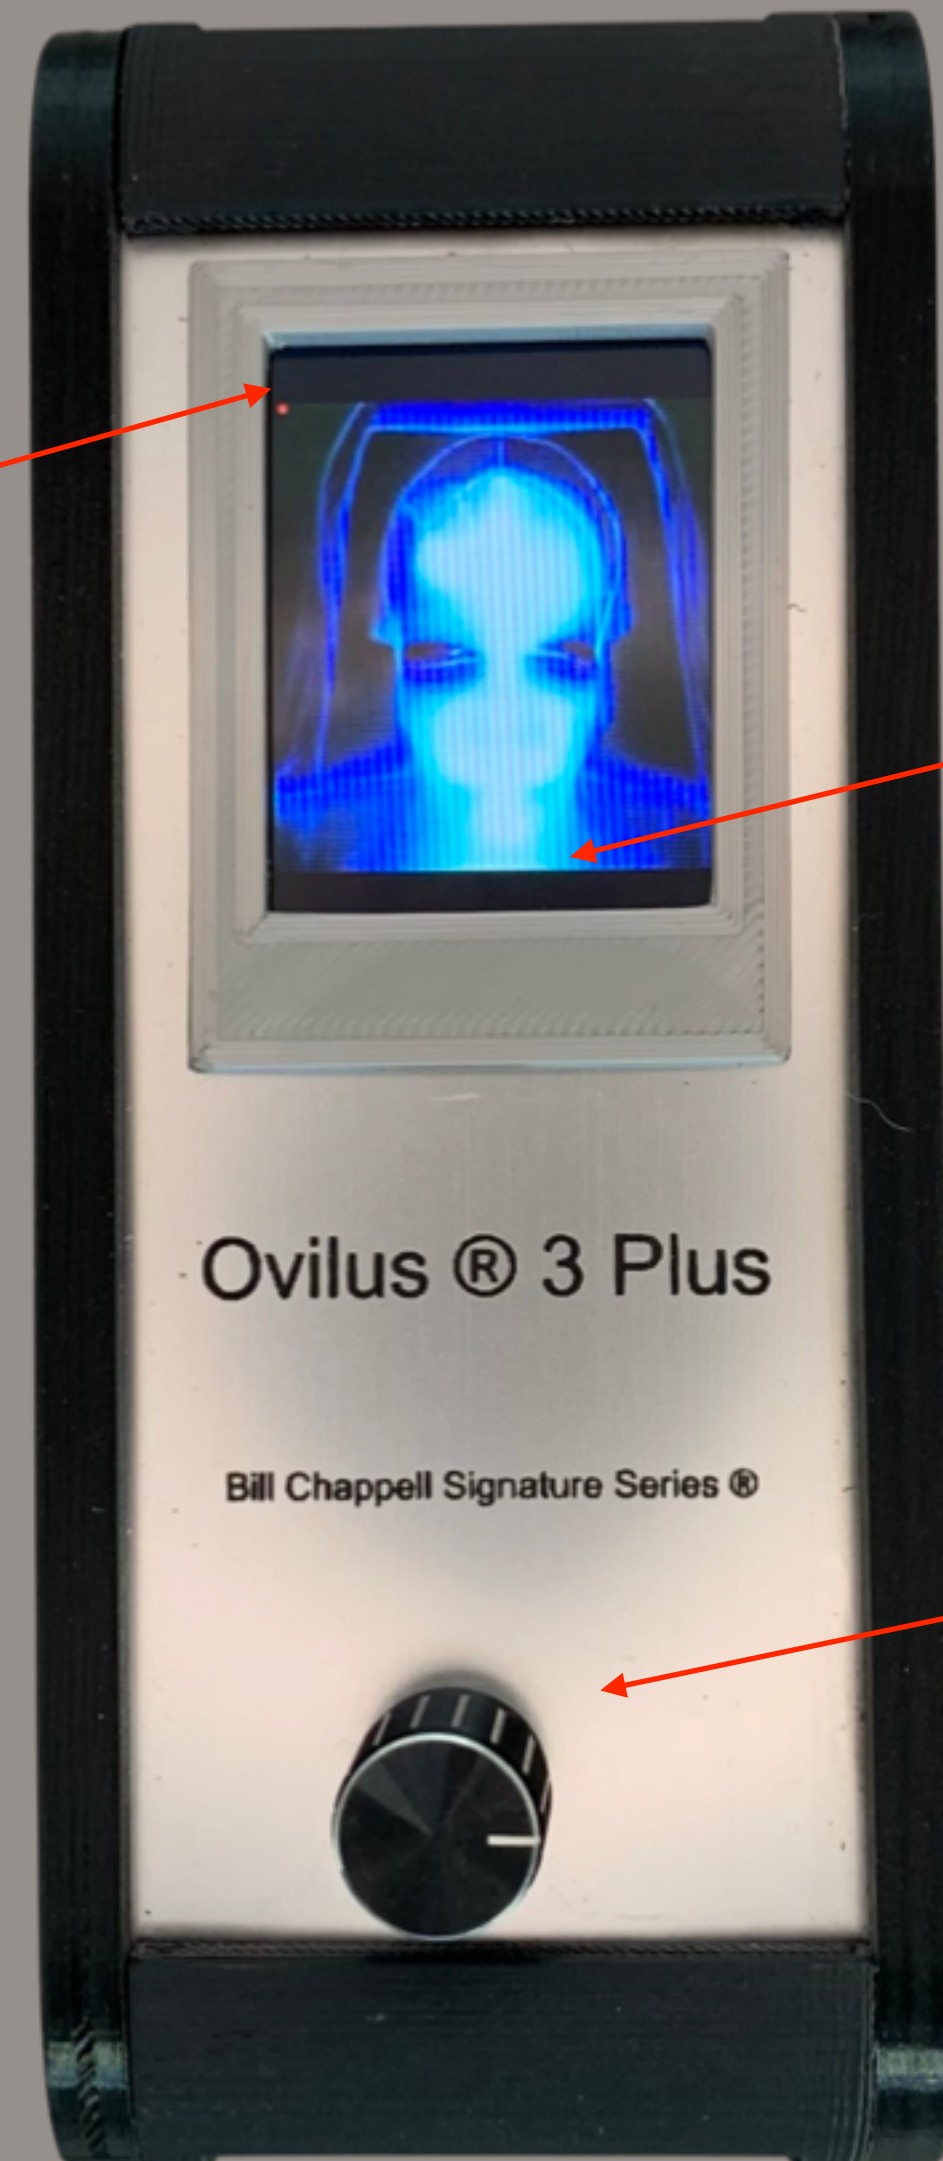

## Basic functions of the Ovilus 3P

**Current Spoken Words  
Appear Here**

**Move Right or left to scroll  
through previously spoken  
words**

**Right to left to see previously  
said words. Press Down to end  
Speech Mode 2.  
Uses the user  
file see \*\* Speech Mode 2  
description for details.**