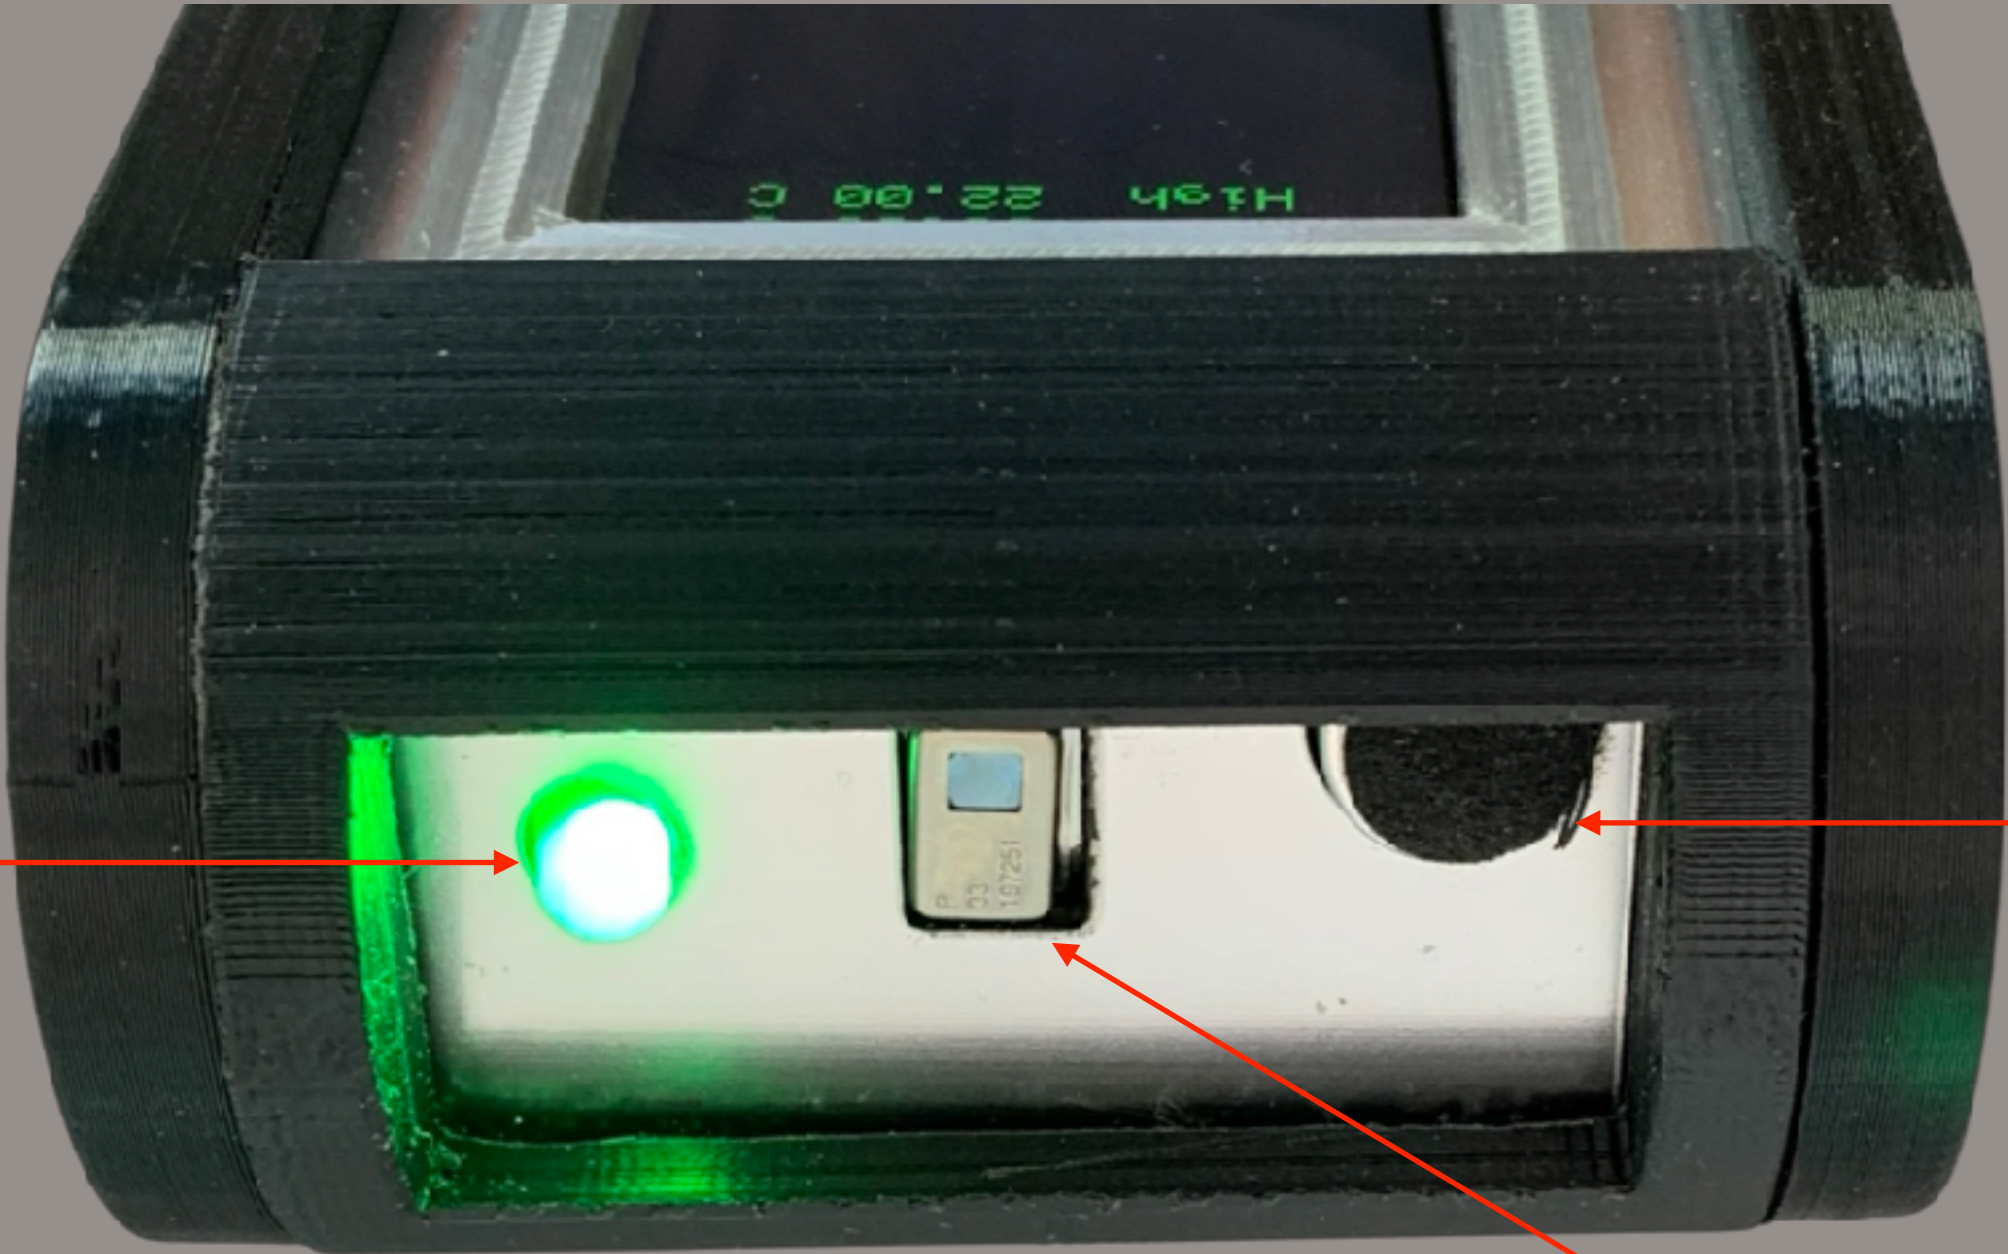

# Basic functions of the Ovilus 3P

Power  
On/Off

USB C Charge port no Data

# Basic functions of the Ovilus 3P

Multi Color LED

Audio Microphone

Thermal Imager  
8x8

**Basic functions of the Ovilus 3P**

**Display  
Screen**

**Selection Control  
Right / Left to move through  
menus. Push Down to Select**

# Basic functions of the Ovilus 3P

**SD CARD Installs with  
Pins UP**