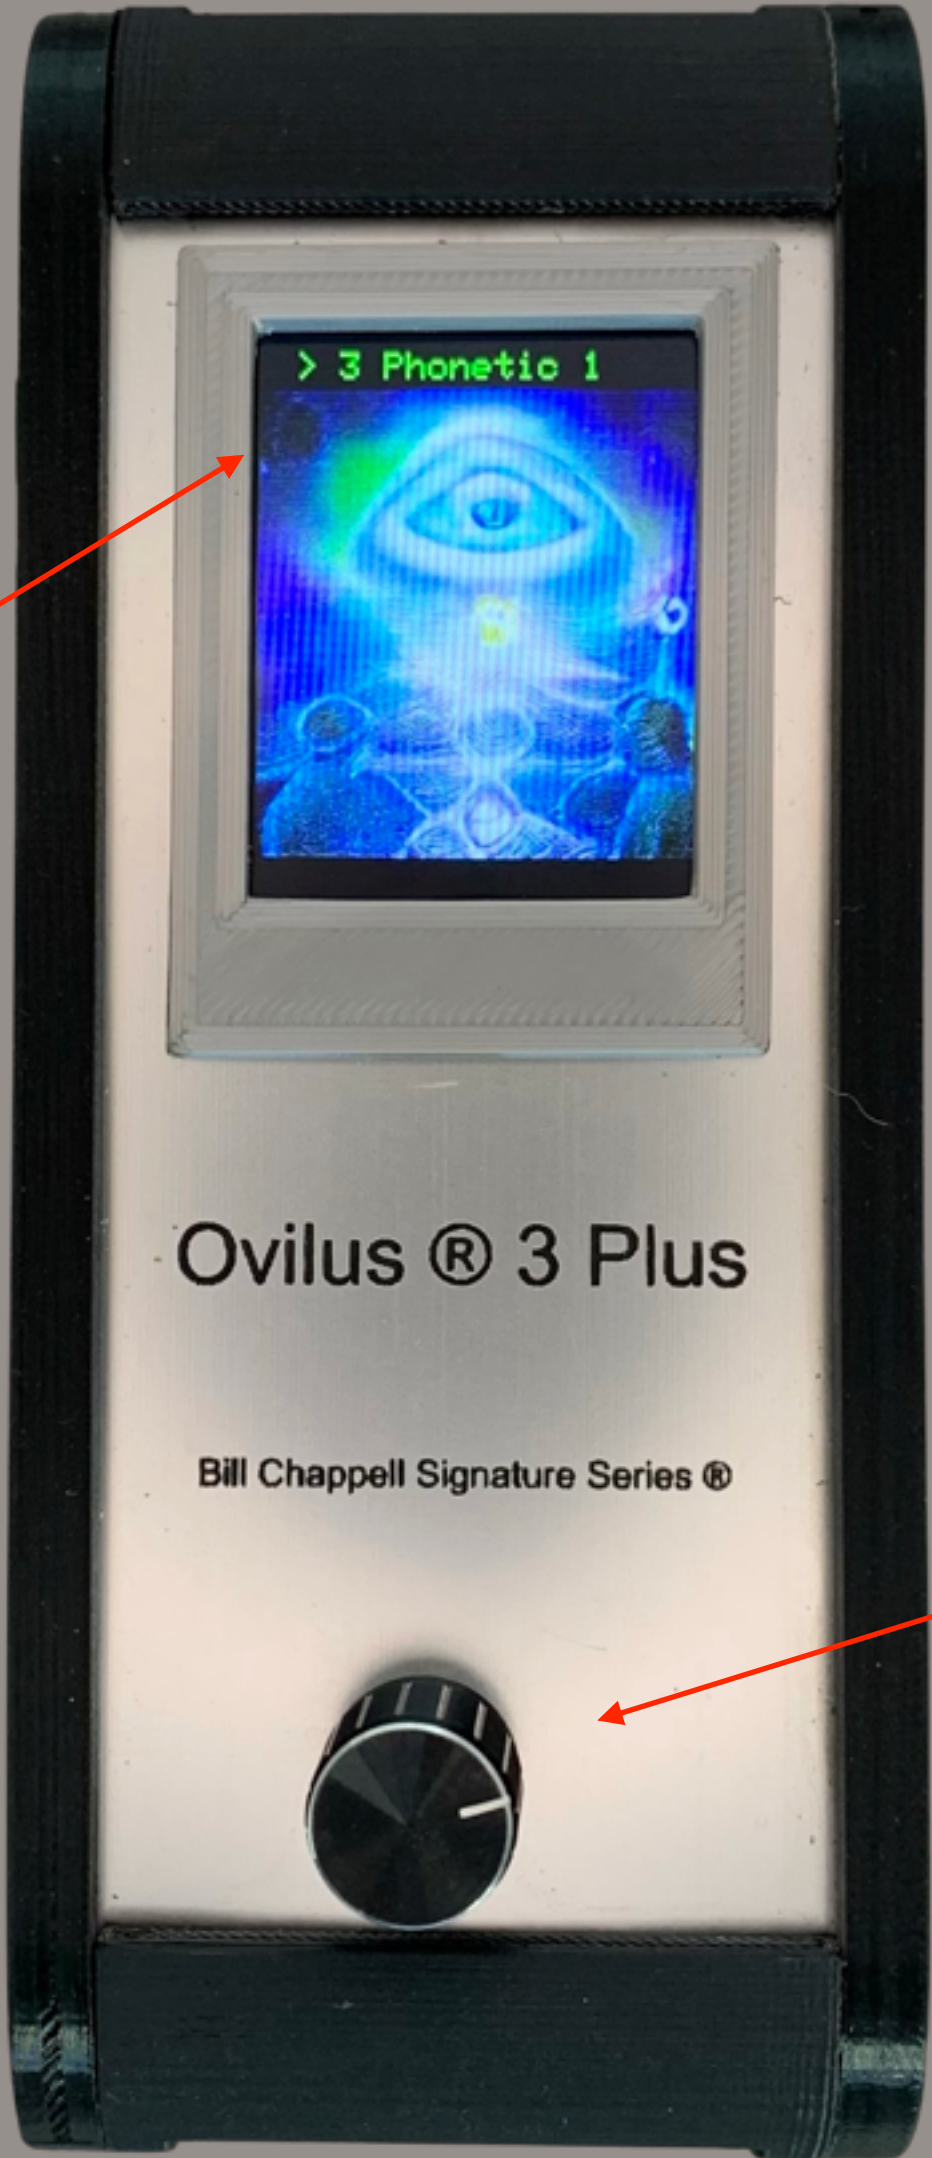

Basic functions of the Ovilus 3P