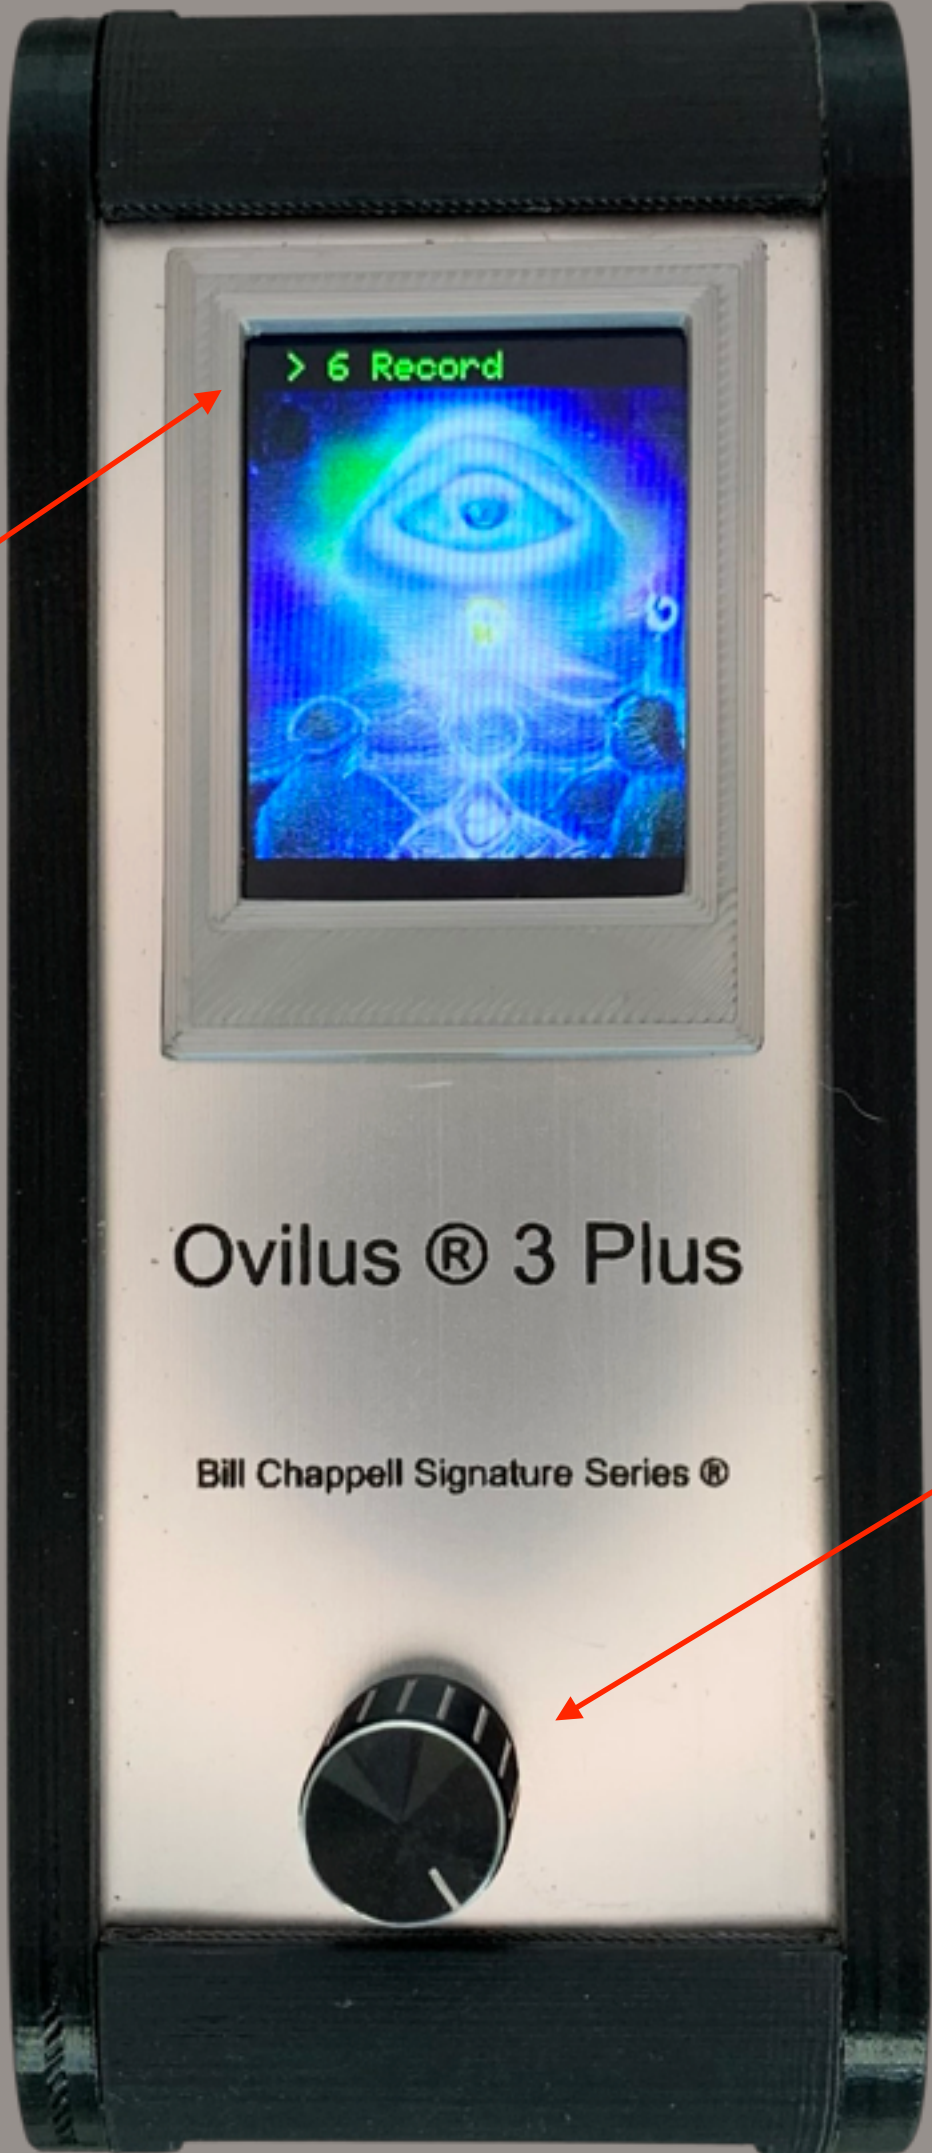

Basic functions of the Ovilus 3P