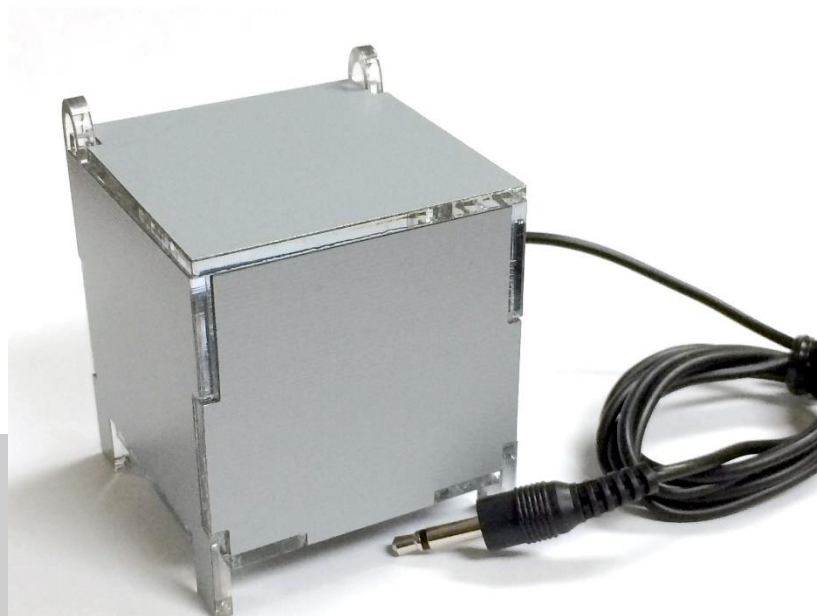

The Paranormal Toy Box aka The Devil's Toy Box

by Digital Dowsing LLC.

For experimental use only

Directions:

Plug this device in your recording equipment like a microphone or a small amplifier for real-time EVP. The Contact Microphone is sensitive to vibration and sound.